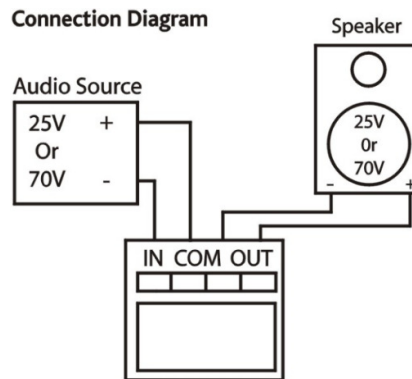

WAT10 / WAT10W / WAT50 / WAT50W 70/25V In-Wall Volume Control

Thank you for your choice of one of Speco Technologies' **WAT** volume controls. This unit is designed to provide a sturdy and reliable option to control volume in rooms in commercial installations away from the main amplifier.

FEATURES

- 9 volume steps plus off position
- Fit in a standard single gang, high cube junction box
- Set screw wire connection
- Accepts up to 12 gauge wire
- Mono sound
- Either stainless steel or white plastic plate with plastic knob.
- Dimensions: 2 ¼" (W) x 4 ½" (H) x 1 ⅝" (D)

INSTALLATION VIEW

SPECIFICATIONS

Part Number	Sound	Wattage	Output	Plate / Knob Color
WAT10	Mono	10	70/25V	Silver / Black
WAT10W	Mono	10	70/25V	White / White
WAT50	Mono	50	70/25V	Silver / Black
WAT50W	Mono	50	70/25V	White / White