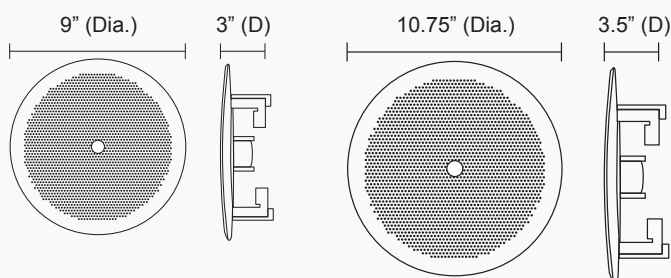

SPG86TC 8" 70/25V modern grille in-ceiling speaker with volume control knob

Features

- Modern style mesh steel grille
- 70/25V transformer with colored leads
- Dog-ear mounting clamps for secure installation
- SPG86TC and SPG66TC feature volume control knob centered on grille
- Lifetime warranty

SPG86TC

SPG86T

Specifications

	SPG86T	SPG86TC	SPG66T	SPG66TC
RMS Power	10W	10W	10W	10W
Max. Power.....	15W	15W	15W	15W
Transformer Type	70/25V	70/25V	70/25V	70/25V
Transformer Power Type	5W, 2.5W, 1W, 0.5W, 0.25W & 8 Ohms	5W, 2.5W, 1W, 0.5W, 0.25W & 8 Ohms	5W, 2.5W, 1W, 0.5W, 0.25W & 8 Ohms	5W, 2.5W, 1W, 0.5W, 0.25W & 8 Ohms
Termination Type	Colored leads	Colored leads	Colored leads	Colored leads
Sensitivity (1W/1M).....	91dB	91dB	91dB	91dB
Maximum SPL (Pax/1M).....	101dB	101dB	100dB	100dB
Driver Impedance	8 Ohms	8 Ohms	8 Ohms	8 Ohms
Magnet.....	5 oz. ferrite	5 oz. ferrite	5 oz. ferrite	5 oz. ferrite
Frequency Response Range	90Hz ~ 20kHz	90Hz ~ 20kHz	120Hz ~ 20kHz	120Hz ~ 20kHz
Dispersion @ 1000Hz	120° Conical	120° Conical	120° Conical	120° Conical
Driver	8" paper cone woofer, 0.8" dual cone tweeter	8" paper cone woofer, 0.8" dual cone tweeter	6" paper cone woofer, 0.8" dual cone tweeter	6" paper cone woofer, 0.8" dual cone tweeter
Speaker Dimensions.....	10.75" (Dia.) x 3.5" (D)	10.75" (Dia.) x 3.5" (D)	9" (Dia.) x 3" (D)	9" (Dia.) x 3" (D)
Mounting Dimensions	9.5" (Dia.)	9.5" (Dia.)	7.625" (Dia.)	7.625" (Dia.)
Minimum Mounting Depth.....	2.8"	2.8"	2.4"	2.4"
Weight	2.2 lbs.	2.3 lbs.	1.9 lbs.	2 lbs.
Material.....	Baffle: High impact polystyrene Grille: Steel	Baffle: High impact polystyrene Grille: Steel	Baffle: High impact polystyrene Grille: Steel	Baffle: High impact polystyrene Grille: Steel
Color.....	Off-White	Off-White	Off-White	Off-White